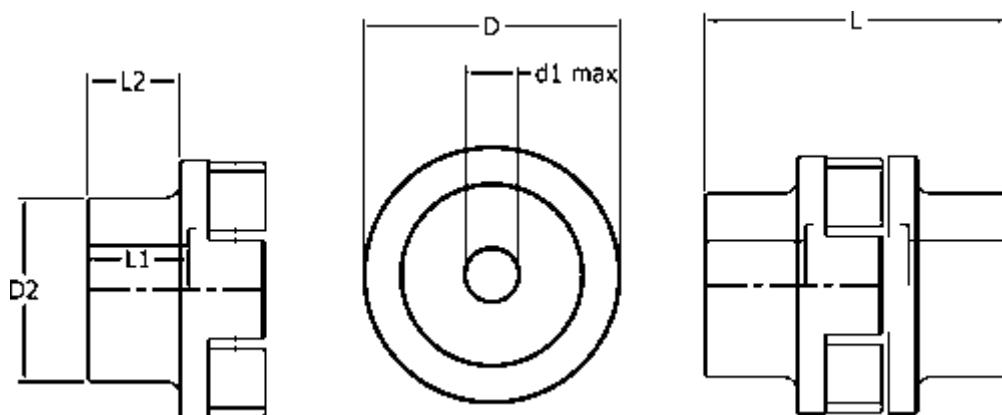

Data Sheet

Article number: 3302050200

Description: Tschan Hub ST S50 part 200
Maks. boring 25 mm

Measures

D	= 50
d1 max	= 25
D2	= 41
L	= 75
L1	= 30
L2	= 23.5